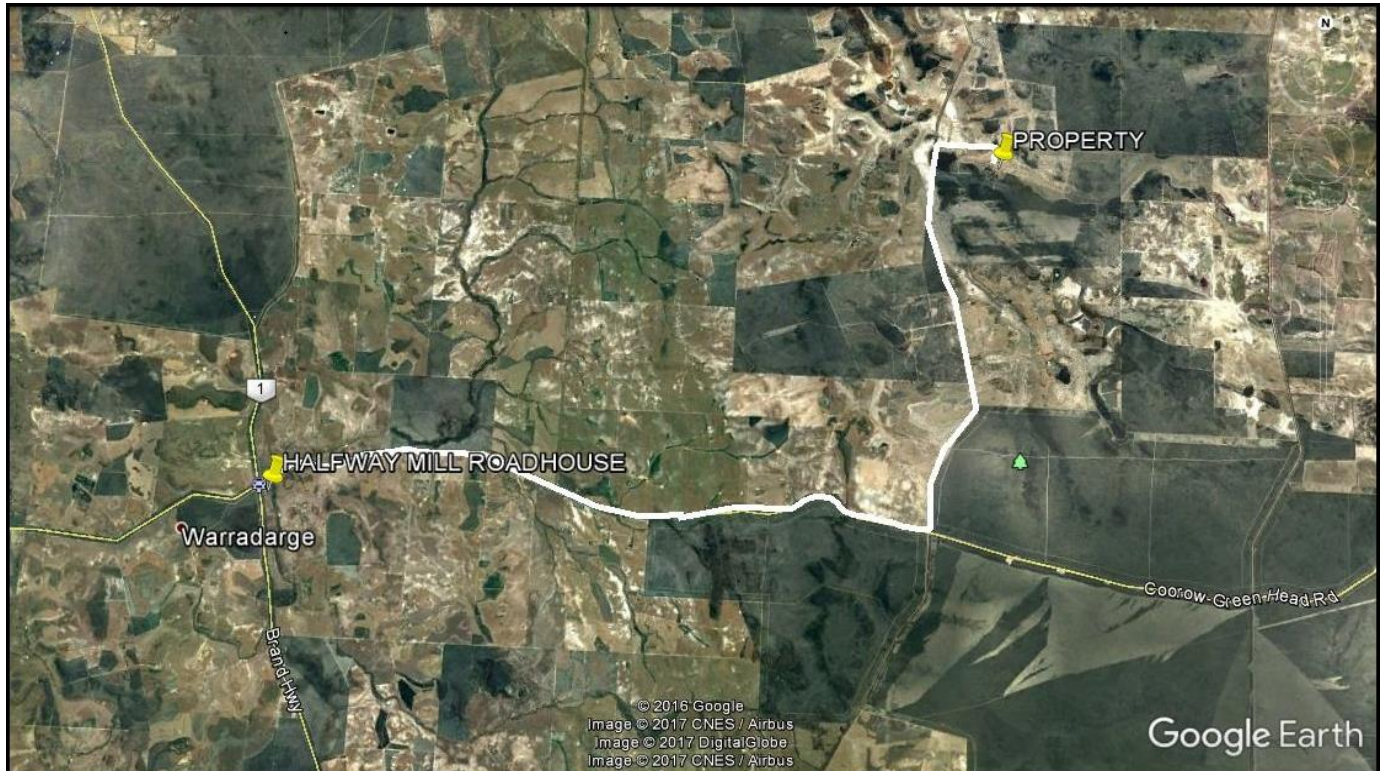

2018 COCHRANE'S TRANSPORT MID-WEST CHALLENGE

HOW TO GET THERE

- From Perth, follow the Brand Highway until you reach Badgingarra
- Continue north approx 44km along the Brand Highway
- Turn right onto Coorow-Greenhead Road (just after halfway Mill Roadhouse)
- Travel approx 20km along Coorow-Greenhead Road
- Turn left into Willis Road and travel approx 12km along Willis Road
- Turn right into Willmott Road and travel approx 1.8km along Willmott road
- Turn right into the property.

Mobile phone coverage is poor in the area so we advise you to print these directions.
Alternatively, you can [view the online map and directions](#).